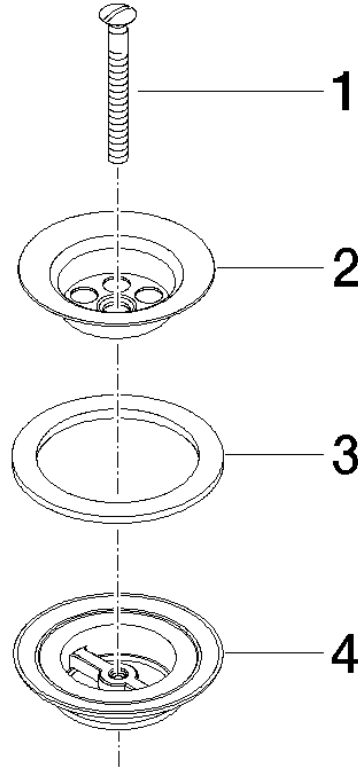

Grated waste 1 1/4" - Brushed Dark Platinum

IMO

10 100 970

Fits: IMO, LULU, MADISON, MEM, TARA,
CL.1, LISSÉ, VAIA, META, CYO

	Brushed Dark Platinum	10 100 970-99
	Chrome	10 100 970-00
	Brushed Platinum	10 100 970-06
	Platinum	10 100 970-08
	Durabass (23kt Gold)	10 100 970-09
	Dark Chrome	10 100 970-19
	Light Gold	10 100 970-26
	Brushed Light Gold	10 100 970-27
	Brushed Durabass (23kt Gold)	10 100 970-28
	Brushed Bronze	10 100 970-42
	Brushed Champagne (22kt Gold)	10 100 970-46
	Champagne (22kt Gold)	10 100 970-47
	Brushed Chrome	10 100 970-93

Grated waste 1 1/4" - Brushed Dark Platinum

IMO

10 100 970

10 100 970

10 100 970

Parts for other finishes can be found here: [Chrome](#)

Spare parts list

No.	Item Number	Name	Quantity used	Delivery time
1	09 30 30 115-99	screw	1	60
2	09 11 01 005-99	strainer	1	60
3	09 14 03 005 90	seal	1	60
4	09 11 01 007-07	pop-up waste	1	60