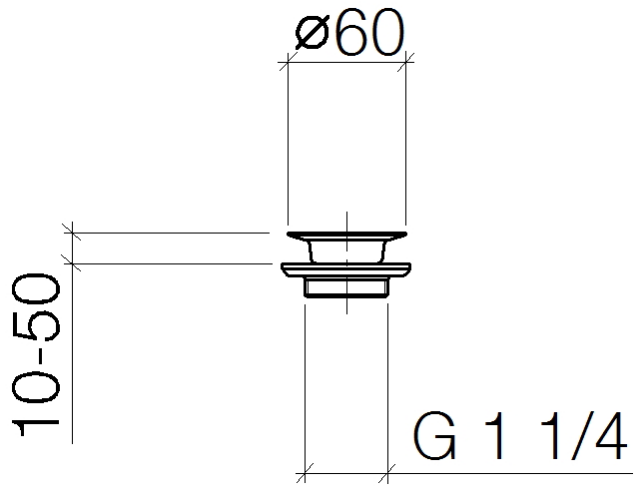

Grated waste 1 1/4" - Brushed Dark Platinum

IMO

10 100 970

Fits: IMO, LULU, MADISON, MEM, TARA,
CL.1, LISSÉ, VAIA, META, CYO

	Brushed Dark Platinum	10 100 970-99
	Chrome	10 100 970-00
	Brushed Platinum	10 100 970-06
	Platinum	10 100 970-08
	Durabass (23kt Gold)	10 100 970-09
	Dark Chrome	10 100 970-19
	Light Gold	10 100 970-26
	Brushed Light Gold	10 100 970-27
	Brushed Durabass (23kt Gold)	10 100 970-28
	Brushed Bronze	10 100 970-42
	Brushed Champagne (22kt Gold)	10 100 970-46
	Champagne (22kt Gold)	10 100 970-47
	Brushed Chrome	10 100 970-93

Grated waste 1 1/4" - Brushed Dark Platinum

IMO

10 100 970

10 100 970

10 100 970

Parts for other finishes can be found here: [Chrome](#)

Spare parts list

No.	Item Number	Name	Quantity used	Delivery time
1	09 30 30 115-99	screw	1	60
2	09 11 01 005-99	strainer	1	60
3	09 14 03 005 90	seal	1	60
4	09 11 01 007-07	pop-up waste	1	60